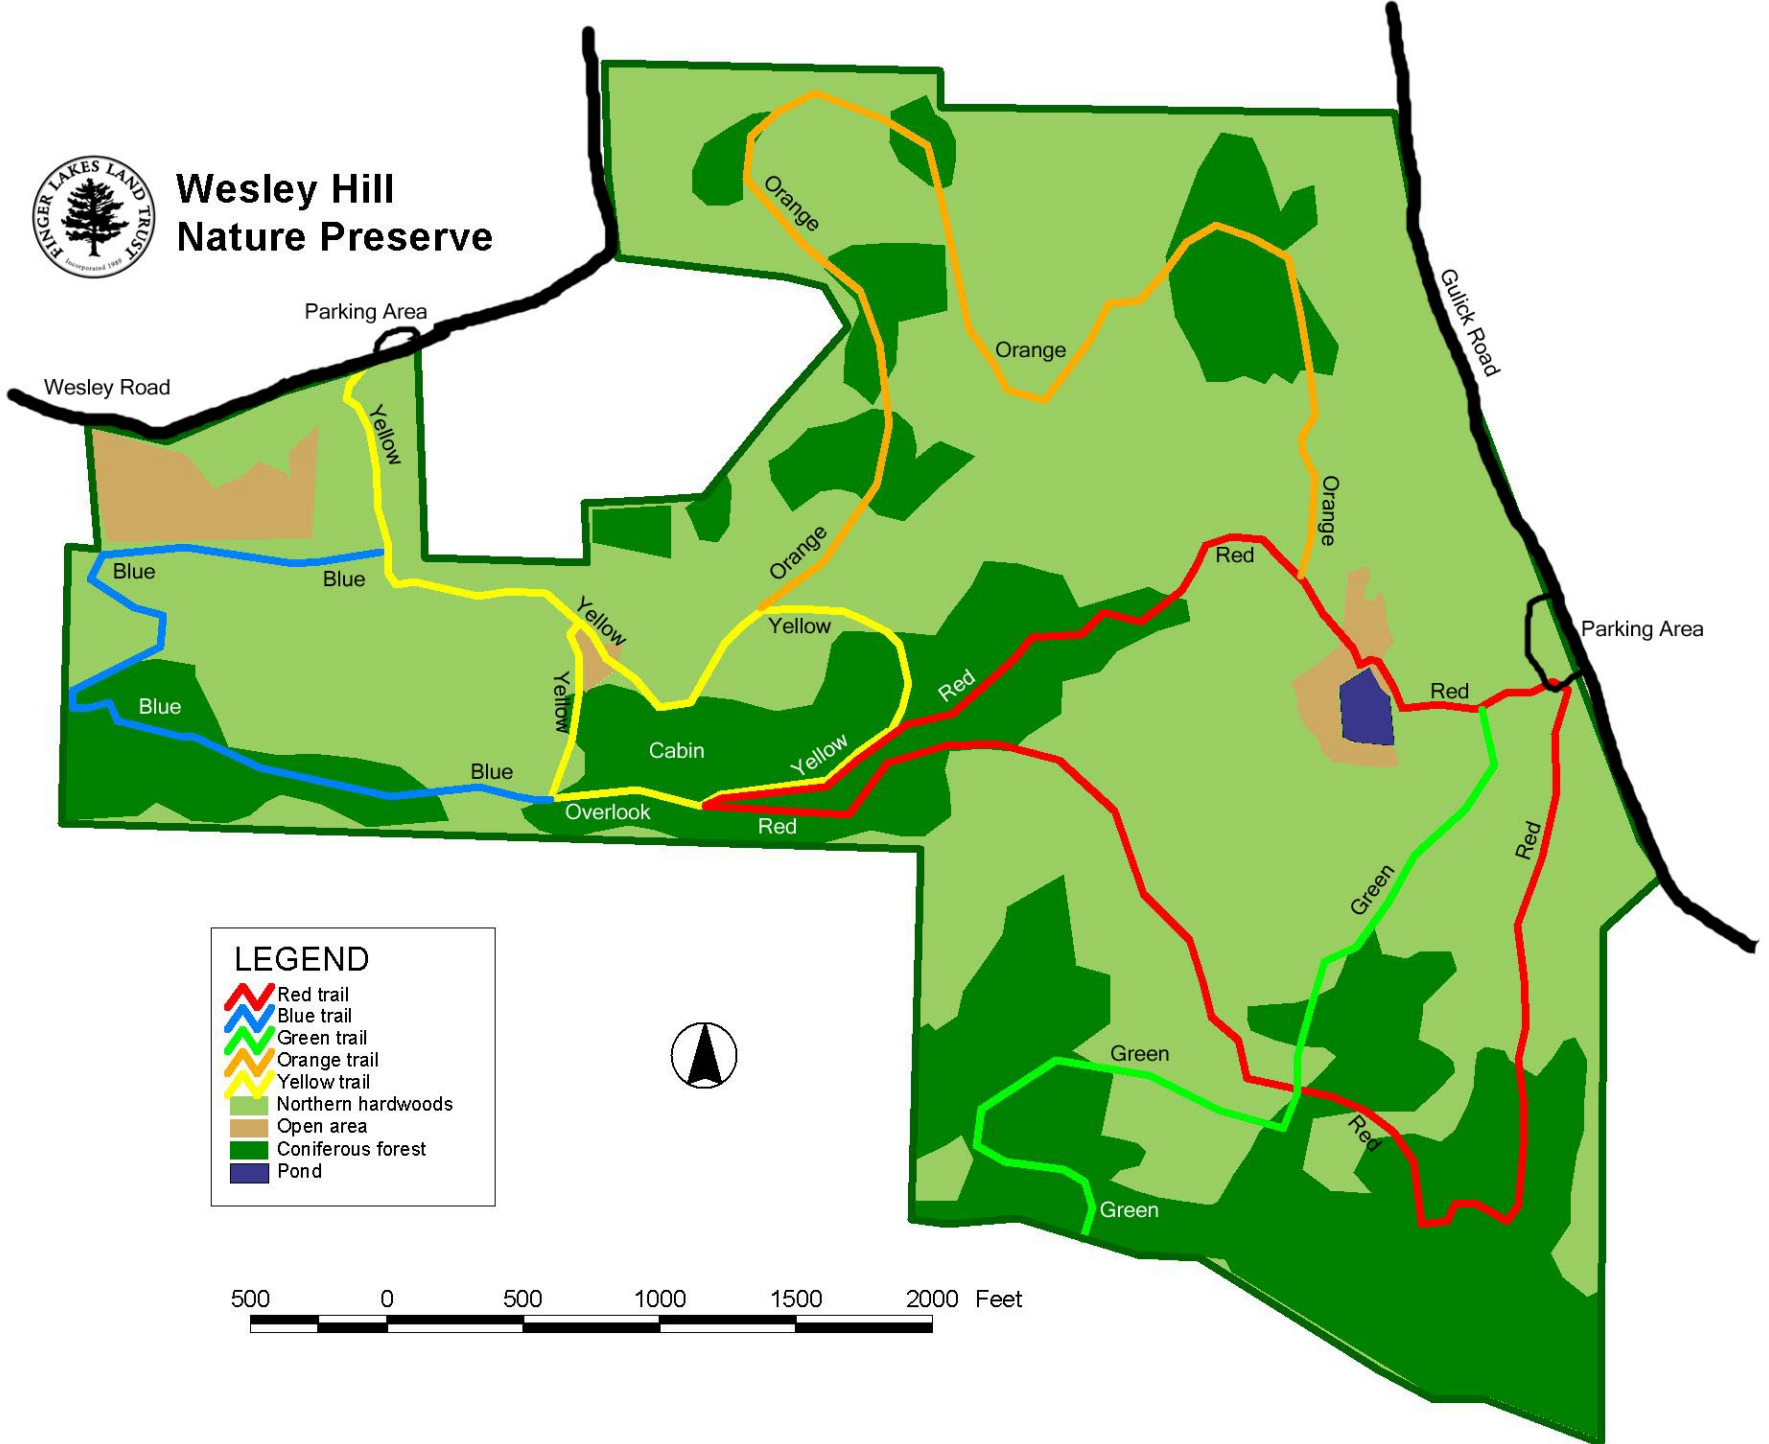

Wesley Hill Nature Preserve

LEGEND

- Red trail
- Blue trail
- Green trail
- Orange trail
- Yellow trail
- Northern hardwoods
- Open area
- Coniferous forest
- Pond