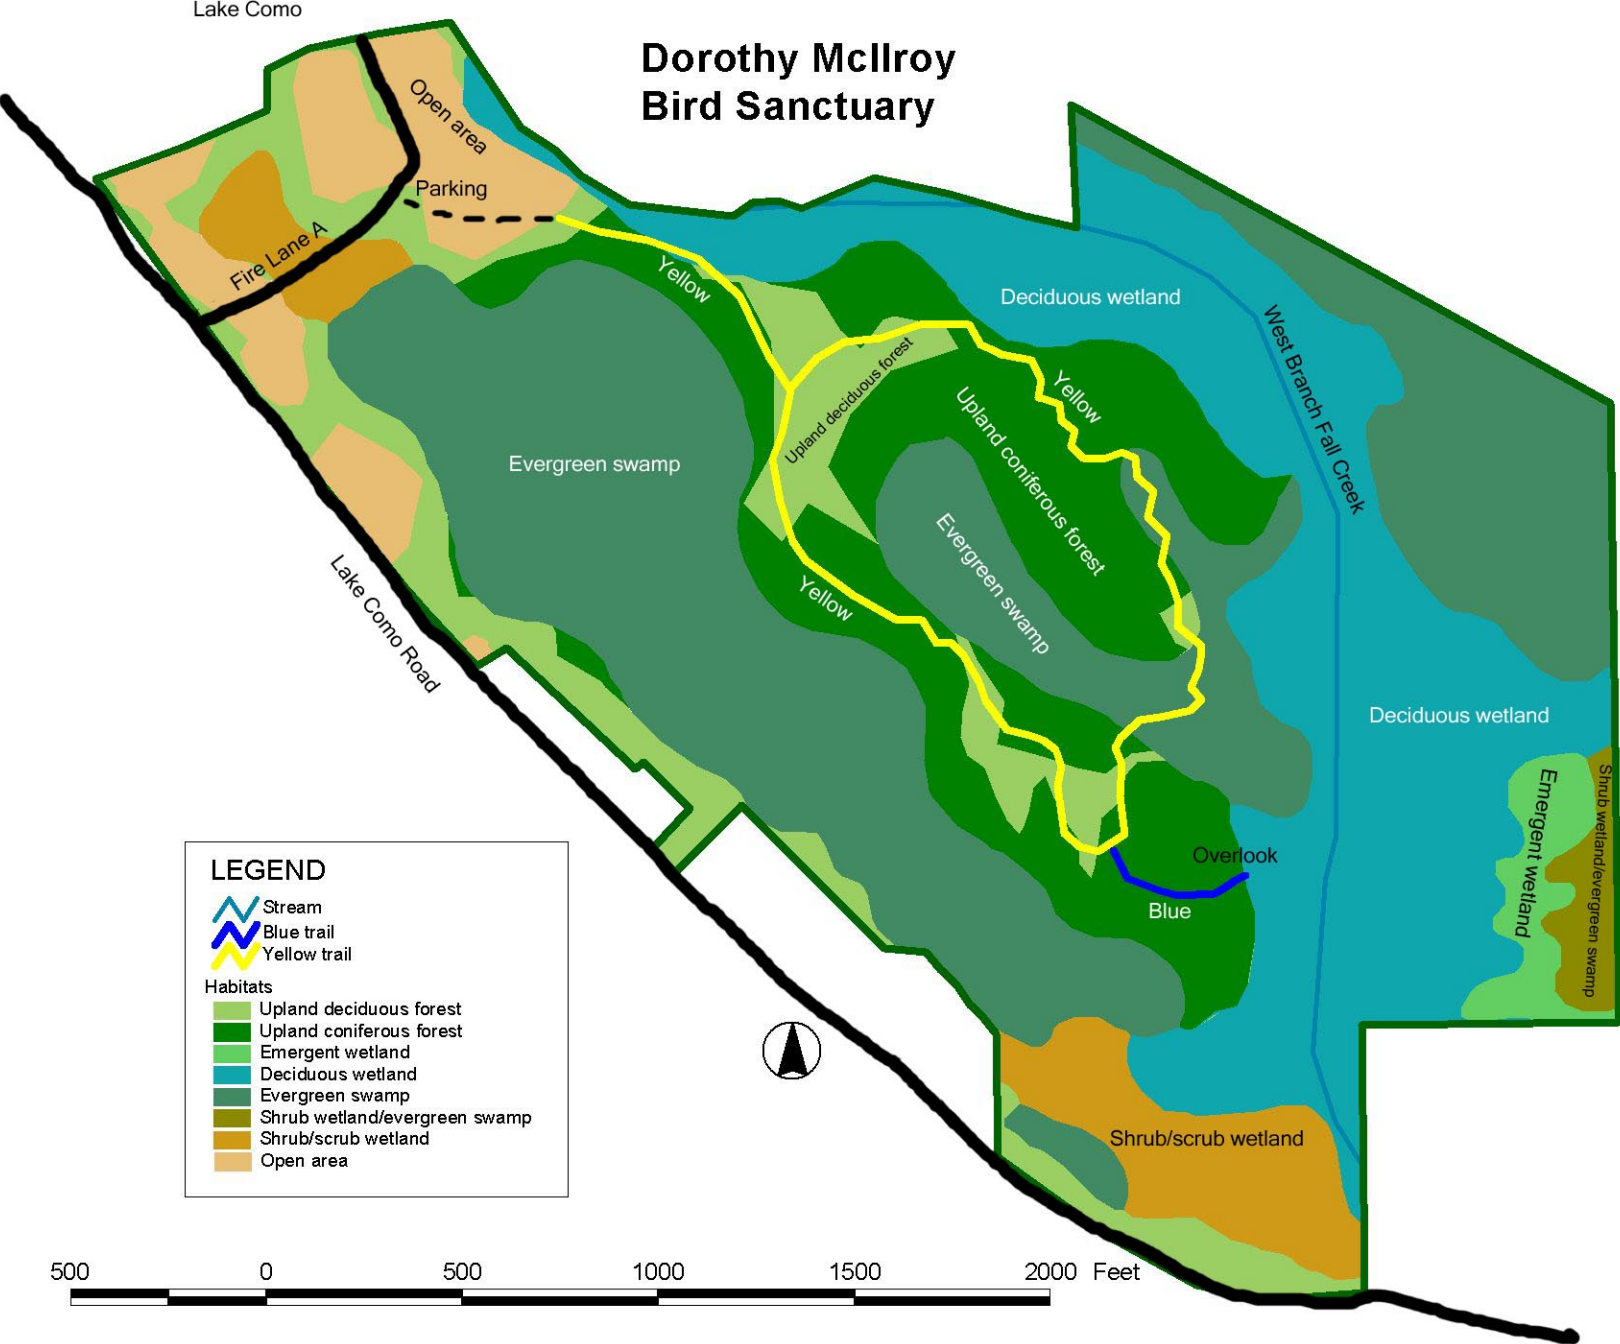

Dorothy McIlroy Bird Sanctuary

LEGEND

- Stream
- Blue trail
- Yellow trail

Habitats

- Upland deciduous forest
- Upland coniferous forest
- Emergent wetland
- Deciduous wetland
- Evergreen swamp
- Shrub wetland/evergreen swamp
- Shrub/scrub wetland
- Open area