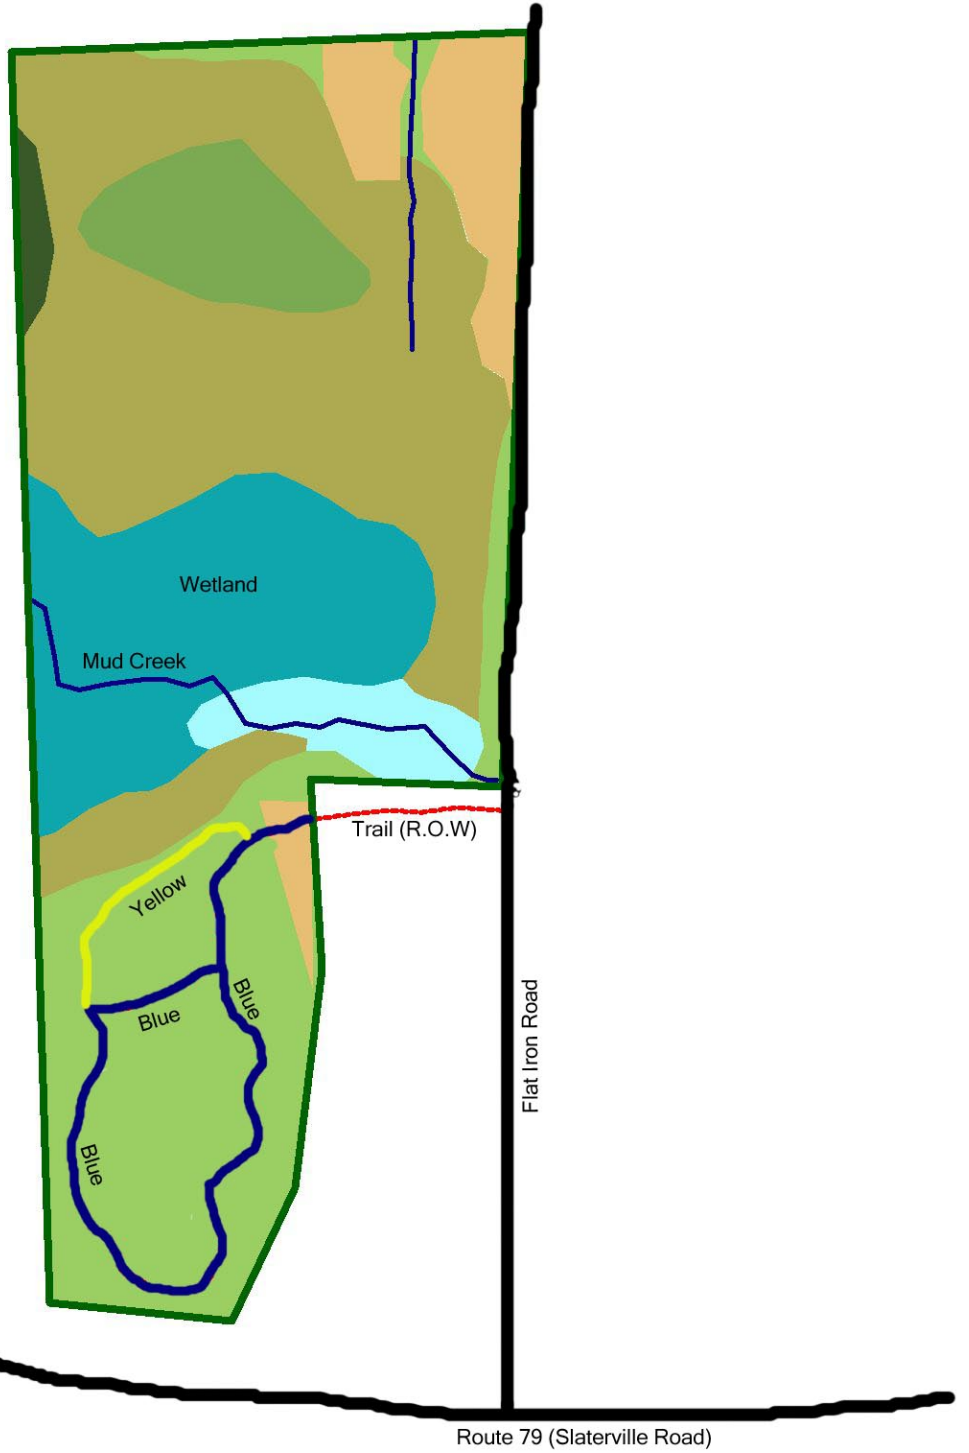

Goetchius Wetland Preserve

LEGEND

- Stream
- Trail
- Habitat
 - Emergent wetland
 - Beaver-dammed wetland
 - Deciduous forested wetland
 - Evergreen forested wetland
 - Shrub/scrub wetland
 - Upland deciduous forest
 - Open