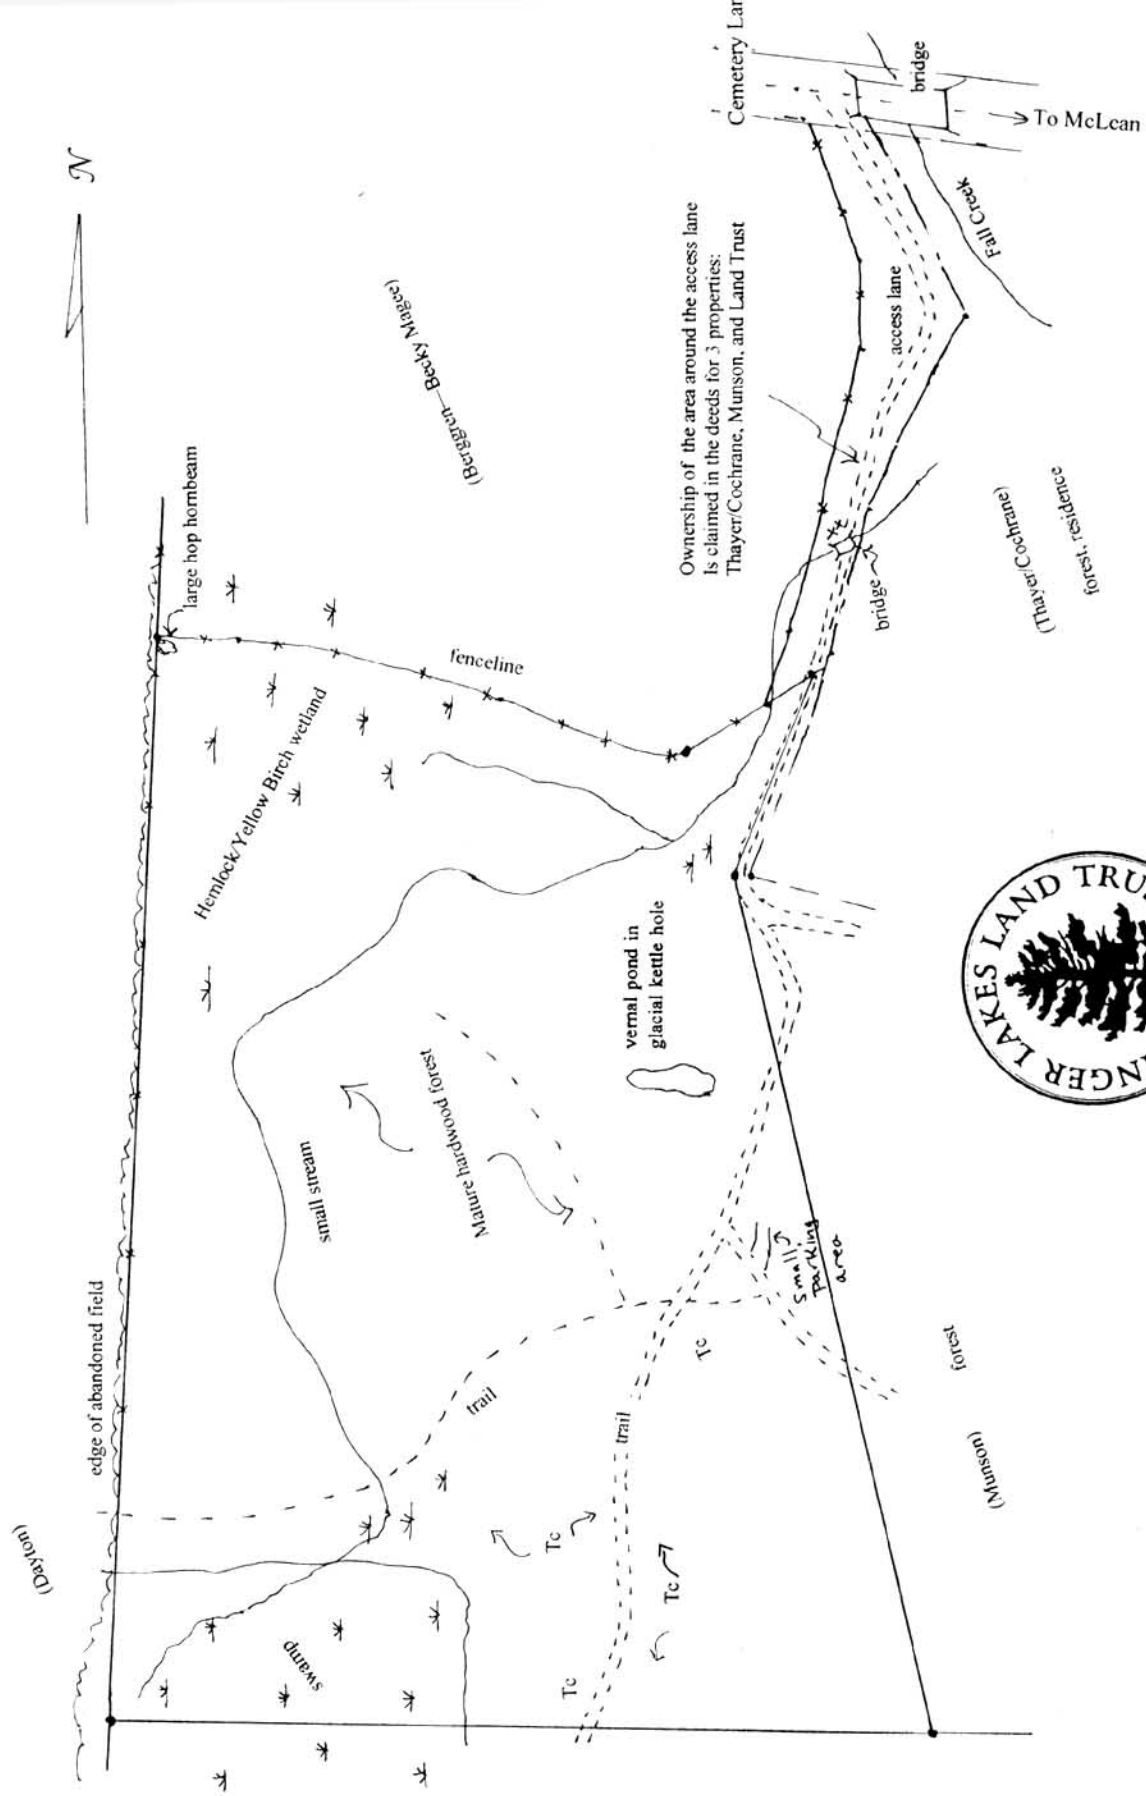

THURBER NATURE PRESERVE

- Tc = Taxus canadensis (native yew)
- = Wetland
- * = Survey pin

Darlington, 2 (98

(Dayton)